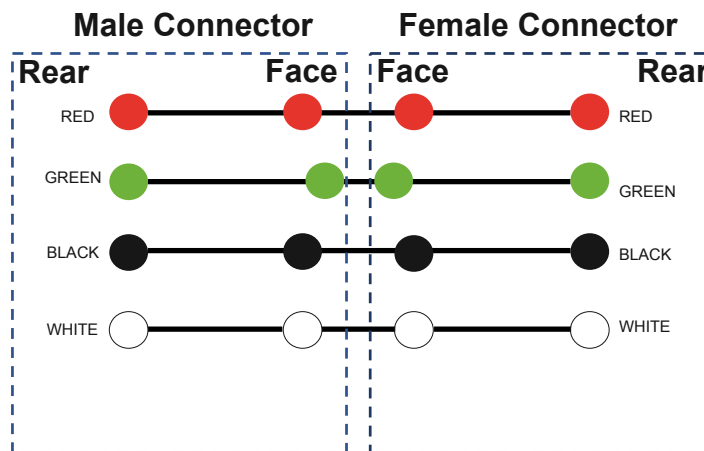

8336/8337/8338/8339/8340/8341 600V UNI-LOCK WIRING DIAGRAM

Female face view

Male face view

Female rear view

Male rear view

Wiring Connections