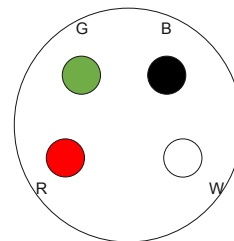

8336/8337/8338/8339/8340/8341 600V UNI-LOCK WIRING DIAGRAM

Female face view

Male face view

Female rear view

Male rear view

Wiring Connections