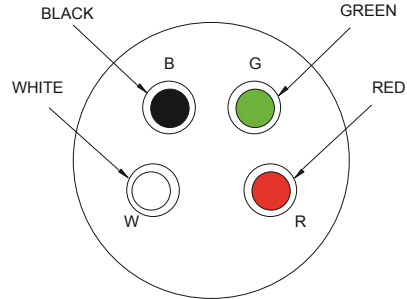

8336/8337/8338/8339/8340/8341 600V UNI-LOCK WIRING DIAGRAM

Female face view

Male face view

Female rear view

Male rear view

Wiring Connections