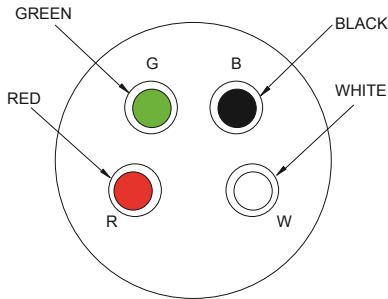

8336/8337/8338/8339/8340/8341 600V UNI-LOCK WIRING DIAGRAM

Female face view

Male face view

Female rear view

Male rear view

Wiring Connections