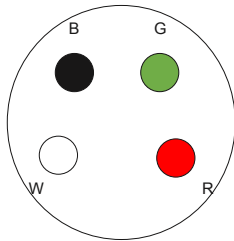

8336/8337/8338/8339/8340/8341 600V UNI-LOCK WIRING DIAGRAM

Female face view

Male face view

Female rear view

Male rear view

Wiring Connections